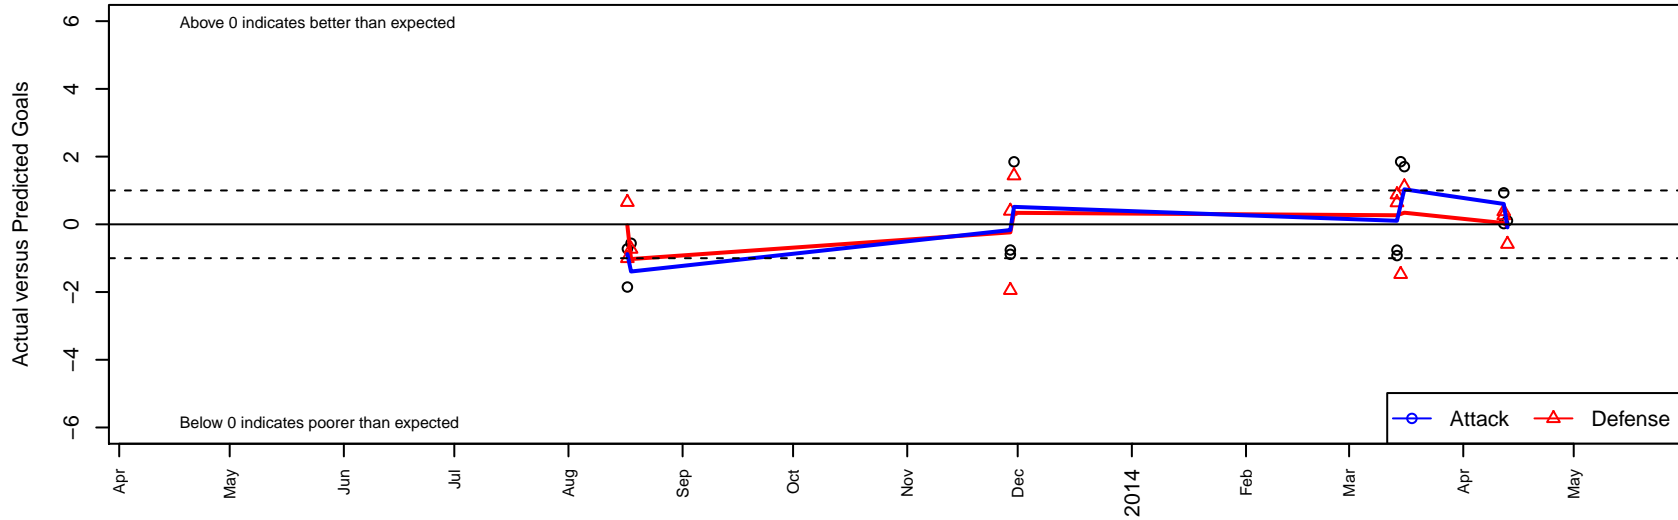

CYSL Nado Premier B96
Dots are actual minus expected GF (blue circles) and GA (red triangles).
Blue line is smoothed change in attack strength. Red is smoothed change in defense strength.